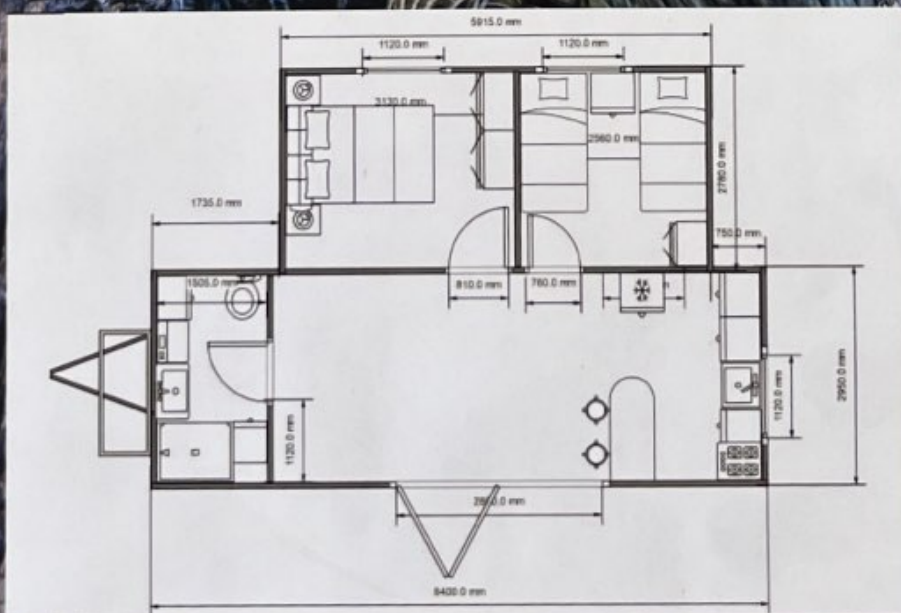

The Kereru

40 m²

$125,000

$159,000