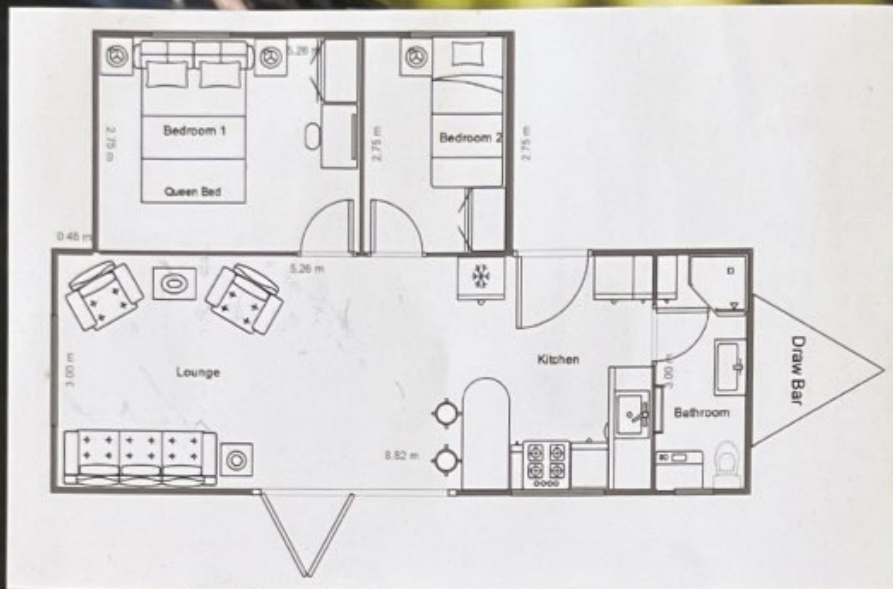

By utilizing an innovative slide-out system for the bedrooms, an owner can easily reduce the overall width to a drivable 3m. With this unique engineering feature, quality build, affordable price structure for all budgets and fantastic customer service, Tui Tiny Home have been sold to owners all over the north island. A true New Zealand success story!

Design	Size	Weather tight shell including GST	Full fit out including GST (excluding optional extras)
--------	------	-----------------------------------	--

The Silvereye

30 m²

\$98,000

\$125,000

The Kereru

40 m²

\$125,000

\$159,000

The Pohutukawa 40 m²

\$131,000

\$166,000

The Kakapo 40 m²

\$118,000