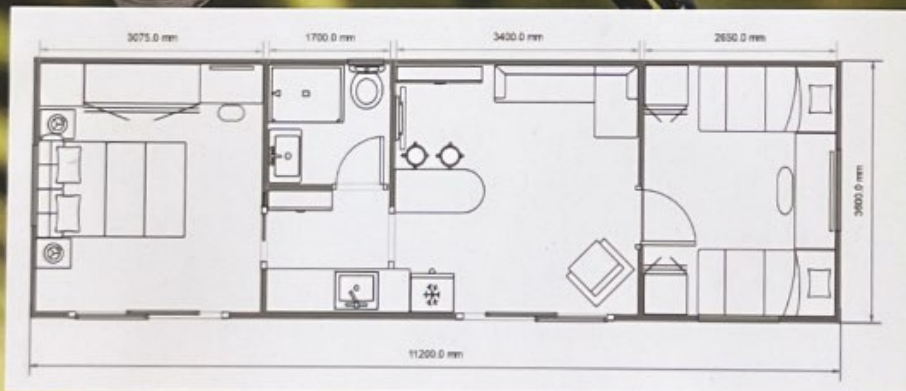

Contact Us

Annelie Mulder
Customer Relations Manager

027 37 88 919
info@tuitinyhomes.co.nz

Lloyd Darroch
Company Director

021 725 718
lloyd@tuitinyhomes.co.nz

Luke Stanley
Company Director

022 323 0273
luke@tuitinyhomes.co.nz

tuitinyhomes.co.nz

0800 884 846 (0800 tui tiny)

Images supplied by Northern Exposure Photography