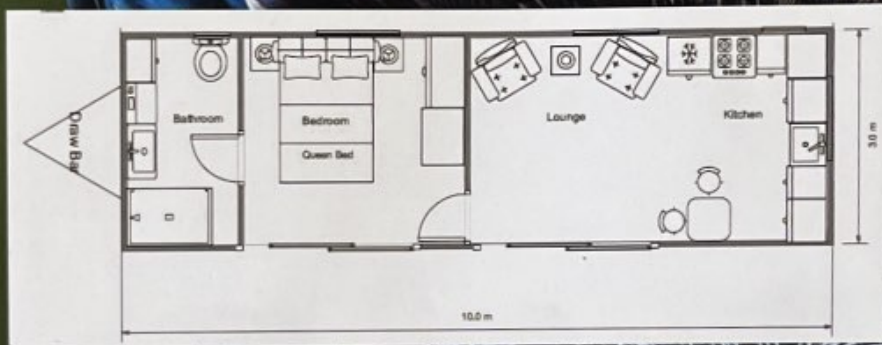

Design	Size	Weather tight shell including GST	Full fit out including GST (excluding optional extras)
--------	------	-----------------------------------	--

The Silvereye

30 m²

\$98,000

\$125,000

The Kereru