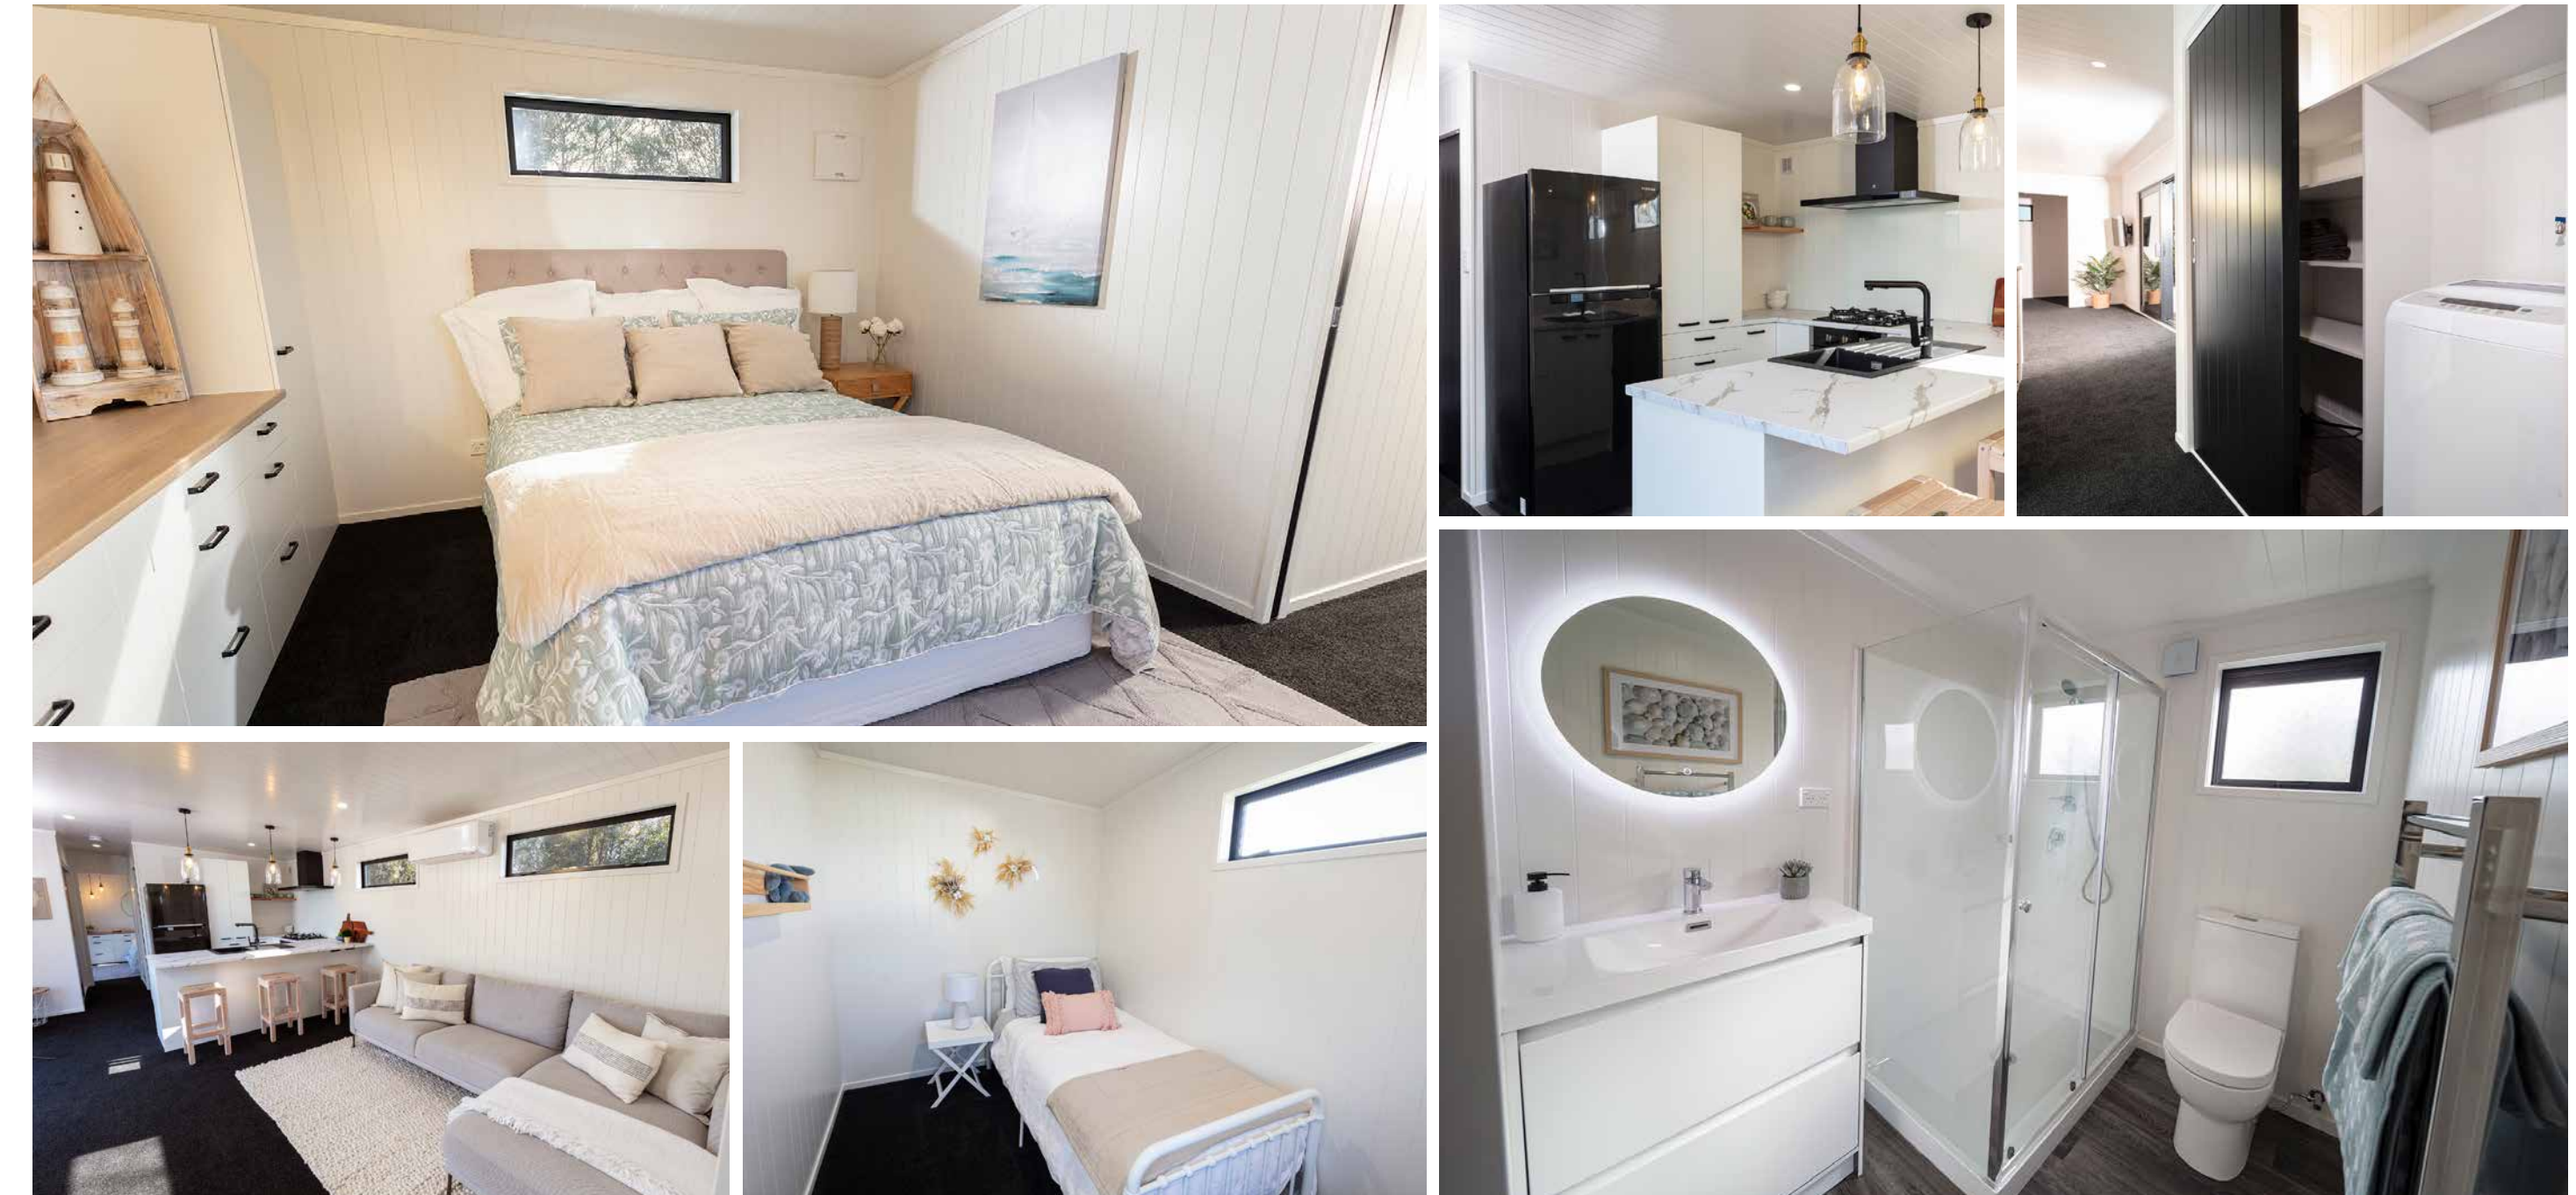

Karapiro Luxe - 14 x 4m One Bedroom + Scullery

Karapiro Coastal – 14 x 4m Two Bedroom - Specifications

Exterior:

Joinery upgrades double glazed, tinted, no vision rails, sizes customised including bi-parting ranch slider

Internal:

V groove MDF wall linings
V groove internal doors painted contrasting colour
Built in bedroom storage to both bedrooms with soft close and upgraded handles
Laundry shelving
Commercial grade vinyl

Kitchen:

Custom kitchen layout including breakfast bar with soft close and upgraded handles
Dishwasher
Extracted 900w rangehood
4 burner black gas cook top
Black sink and tapware
Floating wooden shelf
Hideaway bin

Bathroom:

1200 x 900 Shower
750w two drawer vanity
650 diameter LED mirror
Heated towel rail

Electrical and Service upgrades

Macerator waste water pump
Laundry hot tap
Heatpump
Additional exterior light
Exterior power point
Exterior tap
Feature lighting to bedroom and kitchen
TV, USB and data outlets
Additional internal power points

Karapiro Coastal – 14 x 4m Two Bedroom