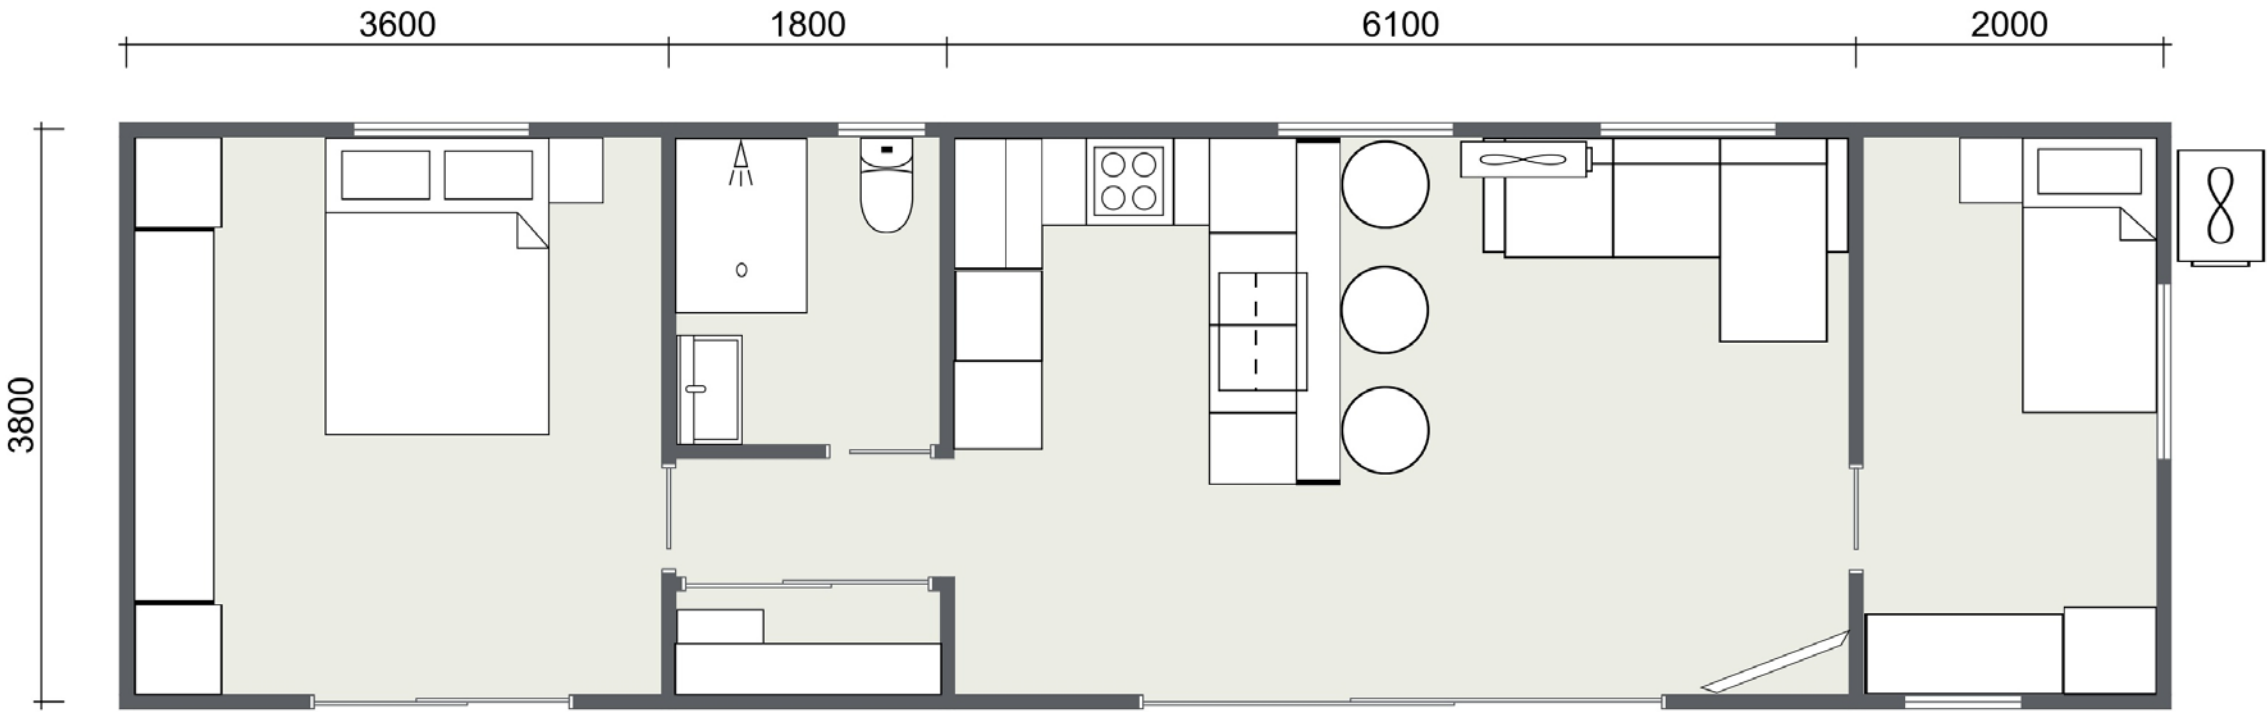

# Contents

Our Showrooms	4 - 11
14m Karapiro Range	13 - 17
12m Arapuni Range	19 - 23
10m Atiamuri Range	25 - 27
Kitchen Concepts	29 - 31
Bathroom Concepts	33 - 35
Wardrobe Concepts	37 - 39
Exterior Concepts	41 - 43

Karapiro Coastal - 14 x 4m Two Bedroom

Karapiro Coastal - 14 x 4m Two Bedroom

## Karapiro Coastal – 14 x 4m Two Bedroom - Specifications

### Bathroom:

1200 x 900 Shower  
750w two drawer vanity  
650 diameter LED mirror  
Heated towel rail