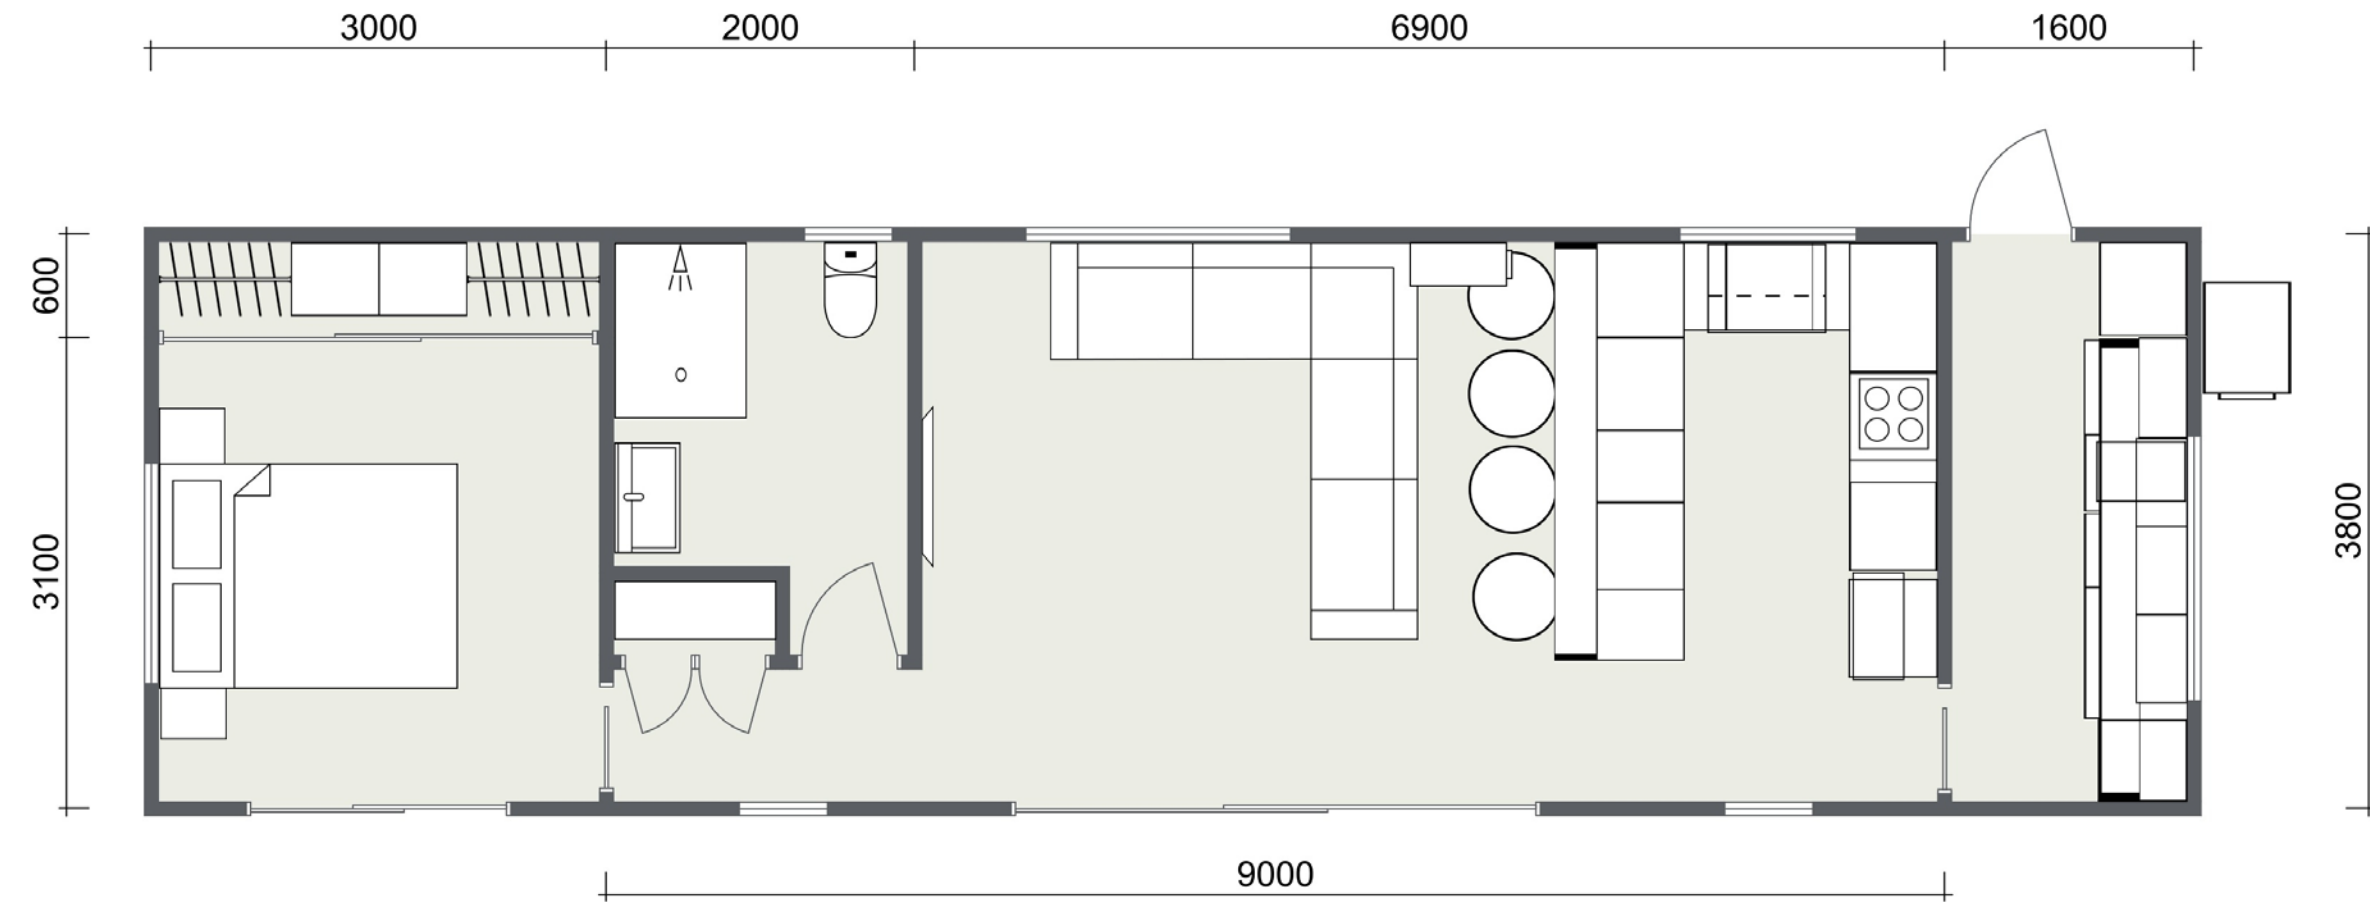

## Karapiro Coastal – 14 x 4m Two Bedroom - Specifications

### Bathroom:

1200 x 900 Shower  
750w two drawer vanity  
650 diameter LED mirror  
Heated towel rail

## Karapiro Coastal – 14 x 4m Two Bedroom

Karapiro Luxe - 14 x 4m One Bedroom + Scullery

Karapiro Luxe - 14 x 4m One Bedroom + Scullery

## Karapiro Luxe - 14 x 4m One Bedroom + Scullery - Specifications